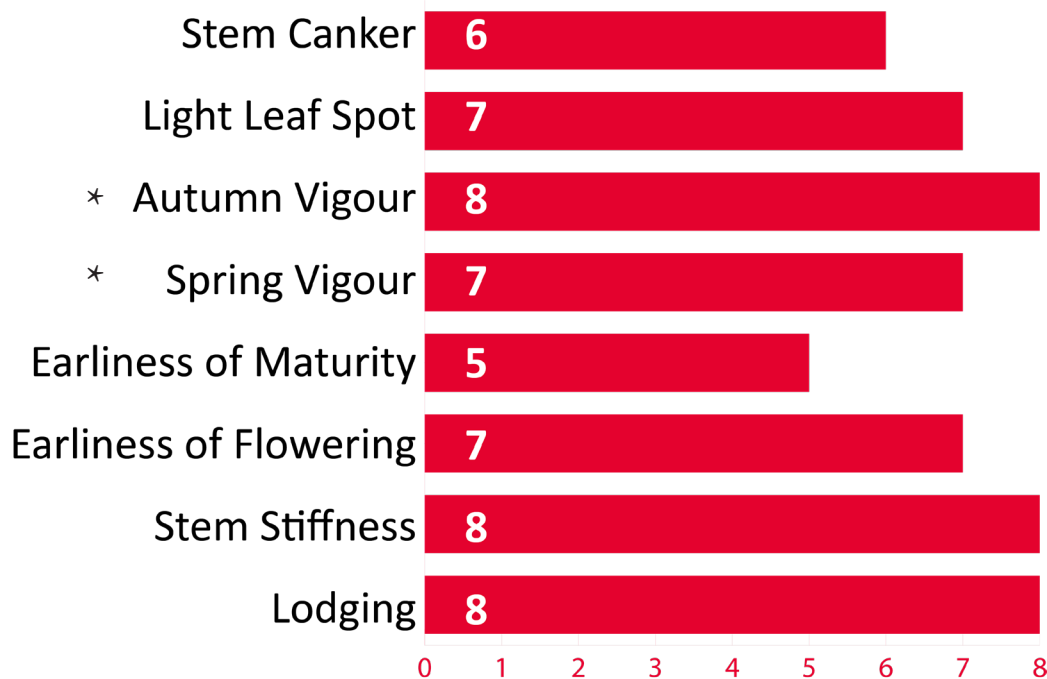

Data from the AHDB Oilseed Rape Recommended List 2023/24. On the 1-9 scales, high figures indicate that a variety shows the character to a high degree (e.g. high resistance). [] = limited data. Agronomic features marked with * are breeders perspective.

AURELIA

BREEDERS REFERENCE: LE16/321 TRIAL STATUS: RECOMMENDED UK

FULLY LOADED HYBRID WITH PROVEN PERFORMANCE ACROSS ALL REGIONS, HIGH AUTUMN VIGOR AND ROBUST DISEASE RESISTANCE.

FULLY LOADED HYBRID

AGRONOMIC PROFILE

Agronomic Profile

Data from the AHDB Oilseed Rape Recommended List 2023/2024. On the 1-9 scales, high figures indicate that a variety shows the character to a high degree (e.g. high resistance). [] = limited data. Agronomic features marked with * are breeders perspective.

SOWING WINDOW

Recommended Sowing Period

Potential Sowing Period depending on seasonal conditions

Aurelia is once again the most popular variety to be sold in the UK, built on the back of its on farm and trial performance. The 2022 harvest suited Aurelia with numerous on farm reports of 6t/ha + as well as coming 3rd in the AHDB 1-year results and topping NIAB trials. It has a robust disease resistance package and its tried and tested performance offers superb consistency across regions and seasons.