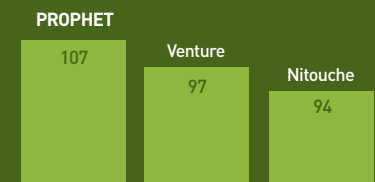

SUMMARY

Prophet is a large blue pea with a very high yield potential, added to the PGRO Recommended List in 2007. Like Nitouche, the long-time industry standard large blue, Prophet has a good combination of agronomic characters: good standing, long straw and excellent resistance to downy mildew. Prophet is a true large blue, producing samples likely to find favour in the human consumption, micronising and export markets.

BREEDER and AGENT

Breeder: Limagrain-Advanta Netherland BV
Agent: Nickerson

STATUS

PGRO Recommended List

VERY HIGH YIELD POTENTIAL

YIELD
(% control)

Prophet has a very high yield potential and is the highest yielding large blue pea on the PGRO Recommended List.