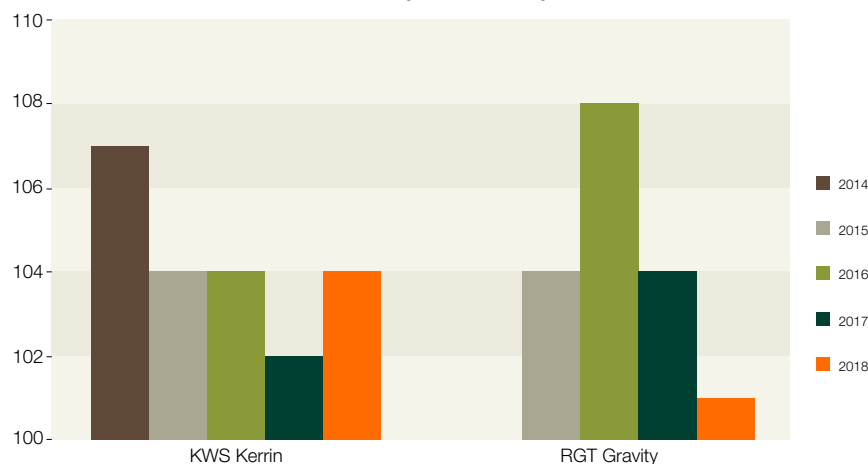

KWS KERRIN

Winter Wheat

KWS W177 x KWS Santiago

SEEDING
THE FUTURE
SINCE 1856

The feed wheat to beat!

- Proven performance across contrasting seasons
- Highest yielding late sown wheat
- Strong disease resistance, including OWBM

Like its parent, KWS Santiago, KWS Kerrin is making a strong name for itself in the Group 4 hard feed market. By providing a consistent performance across regions, soil types and drilling dates; it is a variety that is reliable and has proven very popular with farmers across the UK.

KWS Kerrin's disease package is robust, with sevens across the board for mildews and the rusts. Having OWBM resistance paired with a *Septoria tritici* score of a solid 5.0, gives the variety all round appeal and sets KWS Kerrin apart from its competition.

Additionally, KWS Kerrin has a superior specific weight at 76.5 kg/hl and has a similar plant type and growth habit to KWS Santiago. Commercial experience supports our own data, suggesting that KWS Kerrin also has good resistance to sprouting.

KWS Kerrin	
Yield (% treated controls)	
UK treated	104
UK untreated	81
Late sown	105
Light soils	104
Heavy soils	103
Disease	
Mildew	7
Yellow Rust	7
Brown Rust	7
S.tritici	5.0
Eyespot	5
OWBM	R
Agronomy	
Lodging (+ PGR)	7
Lodging (- PGR)	7
Height (cm)	84
Ripening (+/- JB Diego)	+1
Sp.Wt (kg/hl)	76.5

UK Yield (% Controls)

Data sources: AHDB Recommended List, Winter Wheat 2019/20

KWS UK Ltd, 56 Church Street, Thriplow, Royston, Herts, SG8 7RE

■ Tel: 01763 207300 ■ Fax: 01763 207310 ■ Email: info@kws.com ■ www.kws-uk.com