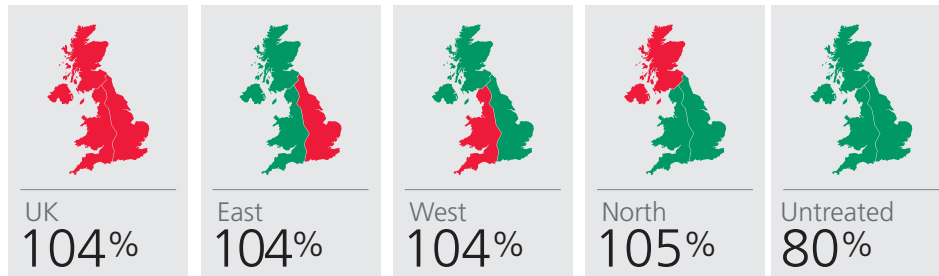

AT THE ROOT OF THE BEST G4 FEED VARIETIES.

Grow to expect the best

Name: RGT GRAVITY

Species: **WINTER WHEAT**

End market: **FEED**

Type: **GROUP 4 (HARD)**

CHARACTERISTICS:

- > Highest yielding hard feed wheat
- > Excellent choice for first and second wheat positions
- > Strong consistent performer suited to all soil types
- > Exceptional output in all regions
- > OWBM resistant

RGT Gravity
AHDB Recommended List 2019

Variety Data: RGT GRAVITY

VARIETY OVERVIEW:

RGT Gravity is the highest yielding Group 4 hard winter wheat on the 2019/20 Recommended List. It gained automatic promotion last autumn and is already one of the UK's biggest selling varieties, thanks to strong backing from merchants and widespread uptake by seed producers. RGT Gravity is an excellent fit for the main and late drilling slots, where it has a great future as the "farmers' choice" variety.

YIELD:

AGRONOMICS:

Ripening	+1
Height	86
Lodging +PGR	7
Lodging -PGR	7
Spec weight	76.4

DISEASE:

Mildew	4
Yellow Rust	8
Brown Rust	6
Septoria	5.0
Eyespot	4
OWBM Resistance	R

Performance Data: RGT GRAVITY

YIELD PERFORMANCE: