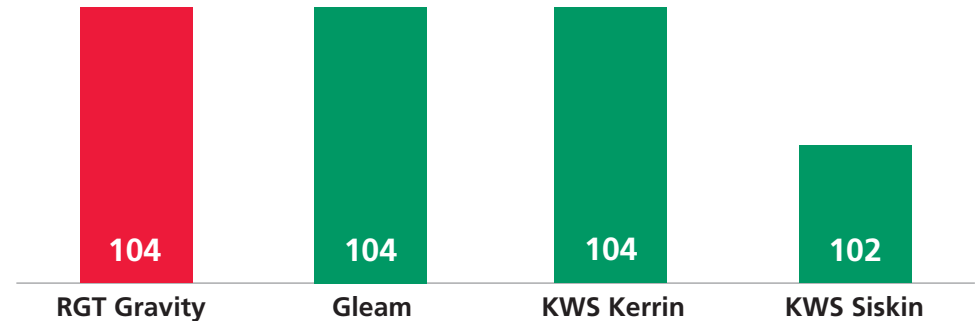

RGT Gravity
AHDB Recommended List 2019

Variety Data: RGT GRAVITY

VARIETY OVERVIEW:

RGT Gravity is the highest yielding Group 4 hard winter wheat on the 2019/20 Recommended List. It gained automatic promotion last autumn and is already one of the UK's biggest selling varieties, thanks to strong backing from merchants and widespread uptake by seed producers. RGT Gravity is an excellent fit for the main and late drilling slots, where it has a great future as the "farmers' choice" variety.

YIELD:

AGRONOMICS:

Ripening	+1
Height	86
Lodging +PGR	7
Lodging -PGR	7
Spec weight	76.4

DISEASE:

Mildew	4
Yellow Rust	8
Brown Rust	6
Septoria	5.0
Eyespot	4
OWBM Resistance	R

Performance Data: RGT GRAVITY

YIELD PERFORMANCE:

AGRONOMICS PERFORMANCE:

	% Lodging (+pgr)	% Lodging (-pgr)	Height (cm)	Ripening (+/- JB Diego)	Spec Weight
RGT Gravity	7.2	6.9	86	+1	76.4
Gleam	7	7	85	0	76.6
KWS Kerrin	7	7	84	+1	76.5
KWS Siskin	7	6	83	+1	77.5