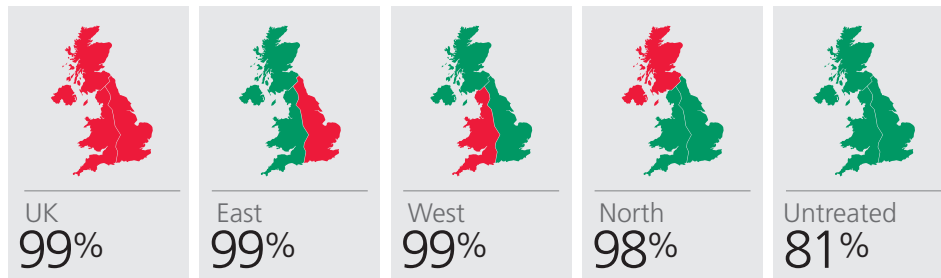

AT THE ROOT OF THE BEST G1 MILLING VARIETIES.

Grow to expect the best

Name: RGT SKYFALL

Species: **WINTER WHEAT**

End market: **BREADMAKING**

Type: **GROUP 1**

CHARACTERISTICS:

- > UK's number one variety
- > Very flexible sowing window
- > Only Group 1 wheat with OWBM resistance
- > Top fusarium rating of any quality wheat
- > Short, still straw
- > Delivering for farmers and millers

RGT Skyfall
Recommended List
No1 fully approved 2019.

RGT Skyfall
Approved for G1
milling list 2019.

Variety Data: RGT SKYFALL

VARIETY OVERVIEW:

Group 1 milling wheat RGT Skyfall remains the UK's most widely grown winter wheat. It has been the top selling wheat variety over the past two years, the first time a milling wheat has achieved that for more than 25 years. Its combination of high yields, excellent quality and good functionality has made it an out-and-out favourite among UK milling wheat growers and end users. RGT Skyfall, the only Group 1 with midge resistance, also maintains a large share of the UK feed wheat market, thanks to its high output, good straw characteristics and very strong agronomics.

YIELD:

AGRONOMICS:

Ripening	0
Height	82
Lodging +	8
Lodging -	8
Spec weight	78.6

DISEASE:

Mildew	5
Yellow Rust	5
Brown Rust	8
Septoria	5.9
Eyespot	6@

Performance Data: RGT SKYFALL

YIELD PERFORMANCE:

AGRONOMICS PERFORMANCE: