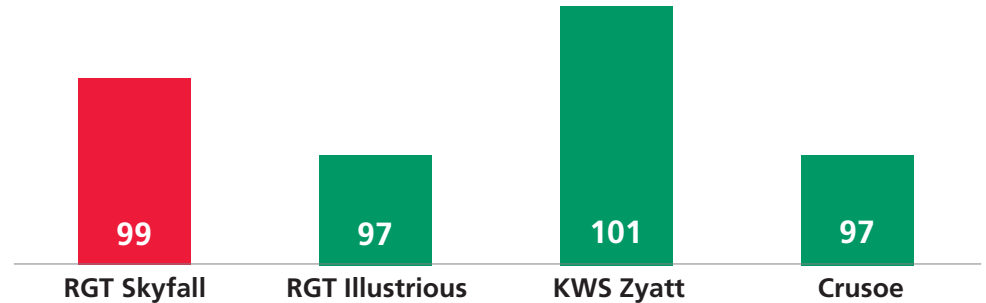

RGT Skyfall
Recommended List
No1 fully approved 2019.

RGT Skyfall
Approved for G1
milling list 2019.

Variety Data: RGT SKYFALL

VARIETY OVERVIEW:

Group 1 milling wheat RGT Skyfall remains the UK's most widely grown winter wheat. It has been the top selling wheat variety over the past two years, the first time a milling wheat has achieved that for more than 25 years. Its combination of high yields, excellent quality and good functionality has made it an out-and-out favourite among UK milling wheat growers and end users. RGT Skyfall, the only Group 1 with midge resistance, also maintains a large share of the UK feed wheat market, thanks to its high output, good straw characteristics and very strong agronomics.

YIELD:

AGRONOMICS:

Ripening	0
Height	82
Lodging +	8
Lodging -	8
Spec weight	78.6

DISEASE:

Mildew	5
Yellow Rust	5
Brown Rust	8
Septoria	5.9
Eyespot	6@

Performance Data: RGT SKYFALL

YIELD PERFORMANCE:

AGRONOMICS PERFORMANCE:

	% Lodging (+pgr)	% Lodging (-pgr)	Height (cm)	Ripening (+/- JB Diego)	Spec Weight	Milling Spec Proten
RGT Skyfall	8	8	82	0	78.6	13.3
RGT Illustrious	8	7	88	+1	77.5	13.1
KWS Zyatt	8	7	83	0	78.3	13.2
Crusoe	8	7	81	+1	78.3	13.6