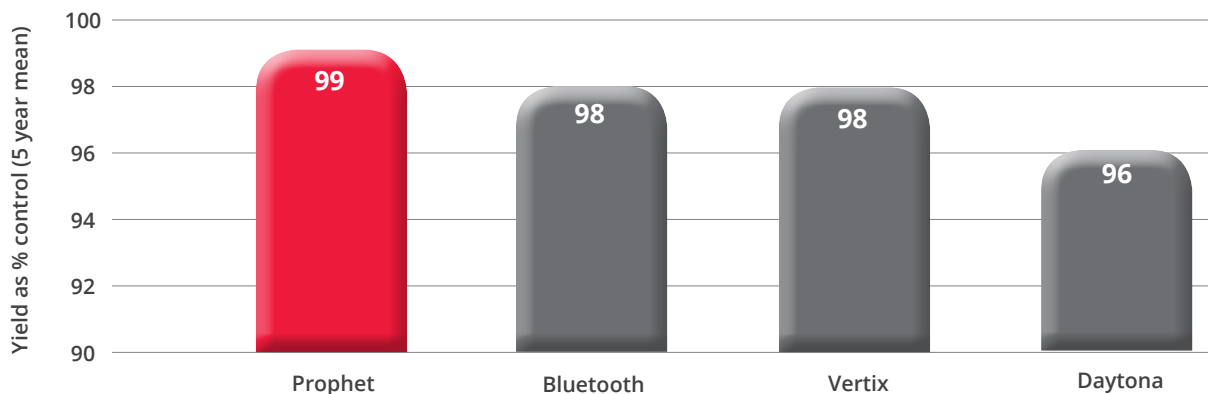

PROPHET

LARGE BLUE PEA

Breeder: Limagrain Europe

Agent: Limagrain UK

PGRO RL Status 2019: Recommended

Prophet was added to the PGRO Recommended List in 2007 and has established itself as the industry standard large blue, producing samples likely to find favour in human consumption, micronizing and export markets.

YIELD POTENTIAL:

Prophet offers high yields, 3% higher than Daytona.

AGRONOMIC CHARACTERISTICS:

	PROPHET	Bluetooth	Vertex	Daytona
Earliness of ripening	5	4	2	6
Shortness of straw	5	5	5	5
Standing ability at harvest	5	6	6	6
Resistance to:				
Pea wilt (Race 1)	R	R	R	R
Downy mildew	7	6	6	7
Seed Characters:				
Thousand seed weight (g) (@15%mc)	299	271	274	275
Protein content (% dry)	21.3	23.1	22.6	21.8

Data from the PGRO Recommended List 2019

Prophet is reasonably early to ripen with good standing ability.

The variety is resistant to pea wilt, as well as having excellent resistance to downy mildew.

Prophet is a true, large blue pea with a high thousand seed weight, producing a nice bold sample which is suitable for domestic and export markets.

The variety also has good colour retention that is attractive for micronizing.