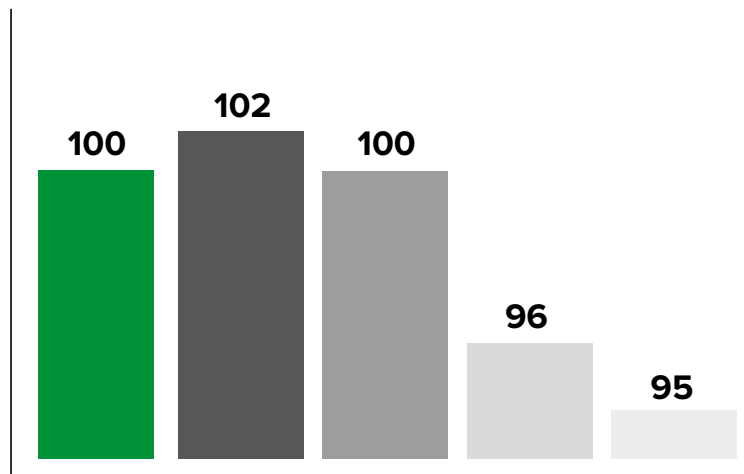

- High seed yields on the PGRO DL
- High standing ability at harvest
- Good resistance to Downy mildew

OUTPUT

Yield as % control 100

AGRONOMICS

Earliness of maturity 7
 Straw length (cm) 114
 Standing ability at harvest 8

YIELD PERFORMANCE

Legend: Vertigo (green), LG Raptor (black), Vertigo (grey), LG Cartouche (light grey), Fuego (white)

The control for yield is the mean of 4 and 5 year varieties (4.46 t/ha). Yield differences of less than 7.2% are not significantly different. Other DL varieties are shown for comparison.