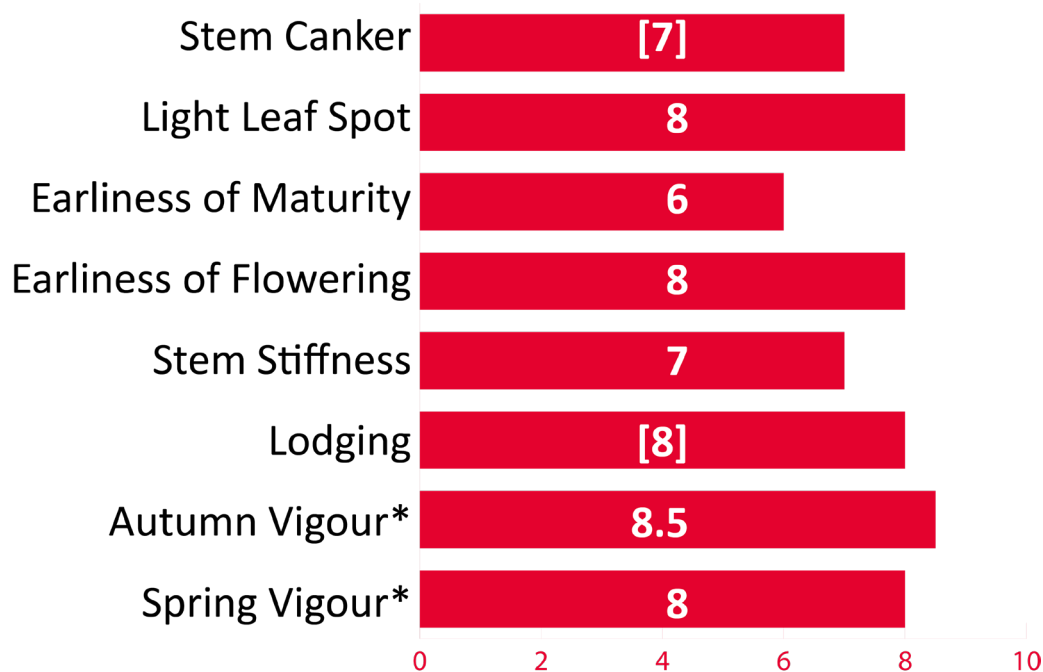

LG AVIRON

BREEDERS REFERENCE: LE17/332 TRIAL STATUS: RECOMMENDED UK

VERY VIGOROUS FULLY LOADED HYBRID DEMONSTRATING CONSISTENTLY HIGH YIELD POTENTIAL ACROSS ALL REGIONS AND SEASONS.

FULLY LOADED HYBRID

AGRONOMIC PROFILE

Agronomic Profile

Data from the AHDB Oilseed Rape Recommended List 2023/2024. On the 1-9 scales, high figures indicate that a variety shows the character to a high degree (e.g. high resistance). [] = limited data. Agronomic features marked with * are breeders perspective.

SOWING WINDOW

Recommended Sowing Period

Potential Sowing Period depending on seasonal conditions

LG Aviron has proven popular with growers across the UK because of its leading Autumn growth and disease resistance package. LG Aviron has very rapid autumn growth allowing for growers to be flexible in their drilling date and to go when conditions are best. LG Aviron is one of the only 8 rated varieties for light leaf spot a yield robbing disease now endemic across the UK, this is shown in its untreated gross output of 107%