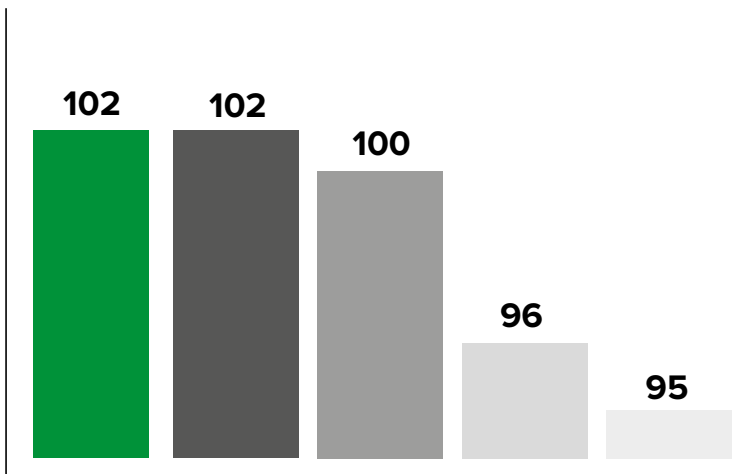

YIELD PERFORMANCE

Legend: Fanfare (Green), LG Raptor (Black), Vertigo (Dark Grey), LG Cartouche (Light Grey), Fuego (White)

The control for yield is the mean of 4 and 5 year varieties (4.46 t/ha). Yield differences of less than 7.2% are not significantly different. Other DL varieties are shown for comparison.