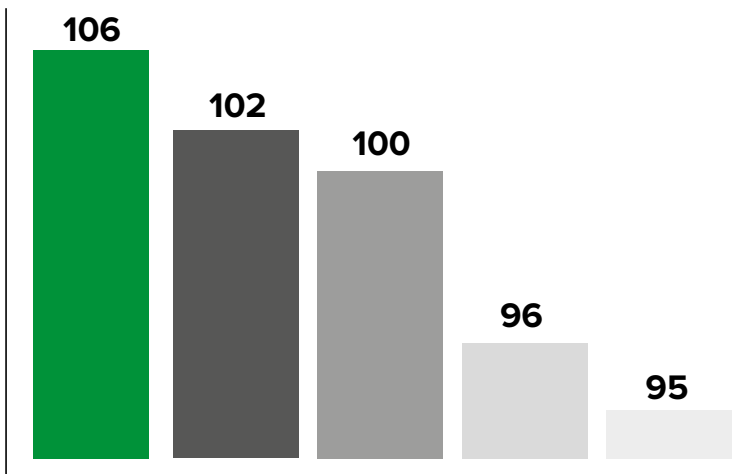

SEED CHARACTERISTICS

Thousand seed weight (g) (@15%mc) **550**
 Protein content **27.4**

DISEASE

Resistance to Rust **4**
 Resistance to Downy mildew **7**

Ratings above are 1-9. A high rating indicates that the variety shows the character to a high degree

YIELD PERFORMANCE

Legend: Lynx (Green), LG Raptor (Black), Vertigo (Dark Grey), LG Cartouche (Light Grey), Fuego (White)

The control for yield is the mean of 4 and 5 year varieties (4.46 t/ha). Yield differences of less than 7.2% are not significantly different. Other DL varieties are shown for comparison.